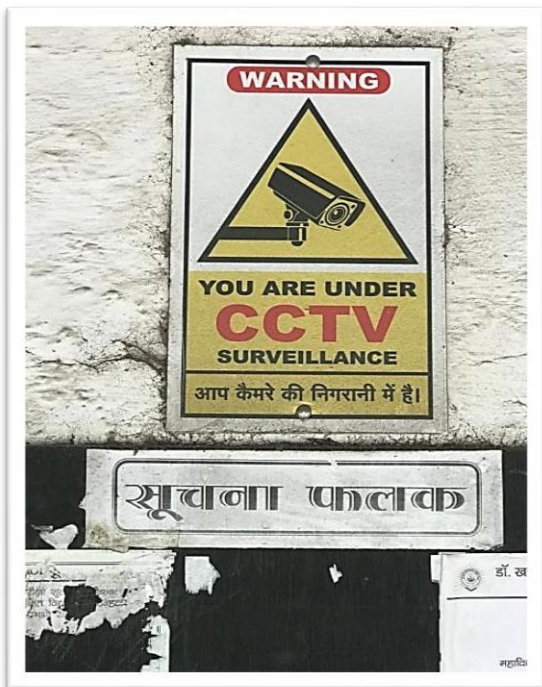

Dnyandeep Shikshan Prasarak Mandal, Chandrapur  
Dr. Khatri Mahavidyalaya, Tukum, Chandrapur  
**Safety and Security to Girls Students and Working Women**

**CCTV Surveillance in Office**

CCTV-1

CCTV-2

**CCTV Surveillance in Ground/ Campus**

CCTV-3

CCTV-4

CCTV-5

CCTV-6

CCTV-7

CCTV-8

**CCTV Surveillance in Ground Floor**

CCTV-9